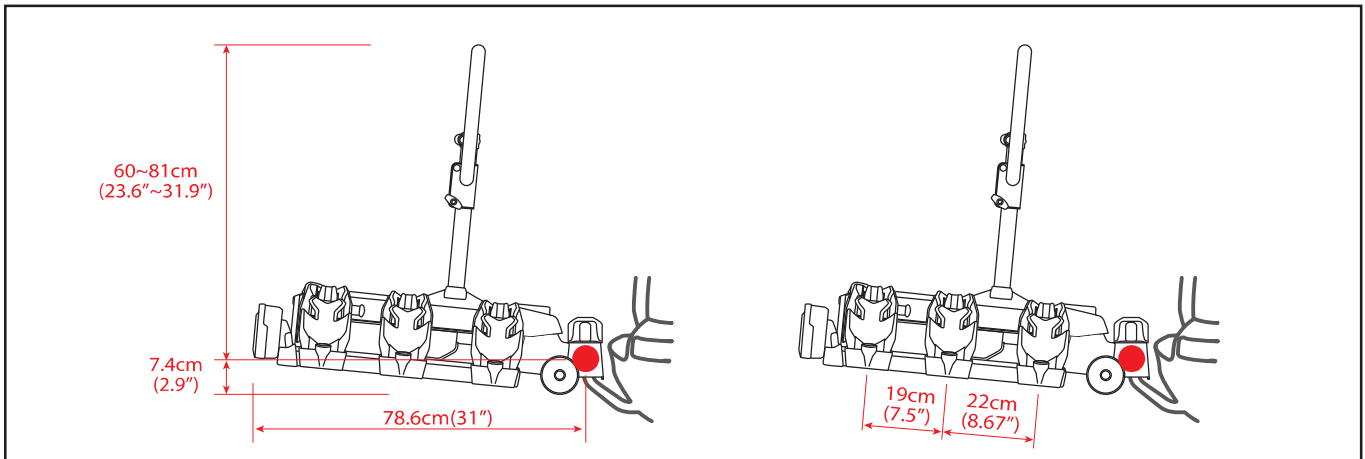

TECHNICAL INFORMATION

BUZZ RACK

SCORPION PRO3

26.4
kg

Max 4"

3

MAX 3 x 20 kg
MAX 3 x 44 lbs

Wheel base

26" Tire diameter	29" Tire diameter
MAX 137.5cm(54")	MAX 139.3cm(54.8")