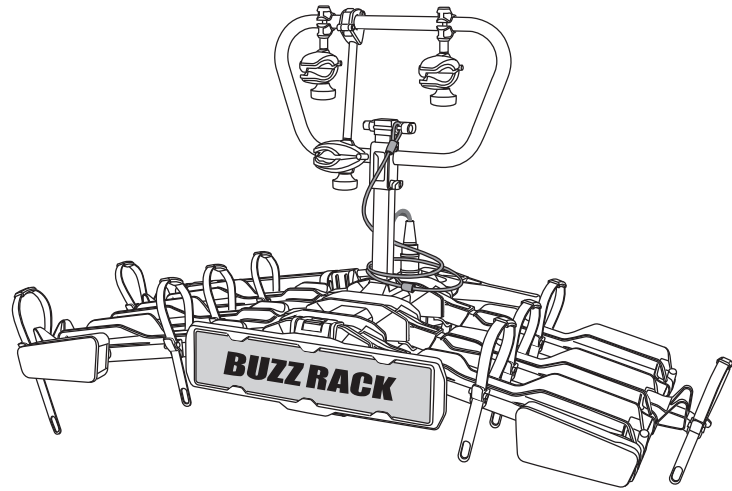

TECHNICAL INFORMATION

BUZZ RACK

SCORPION PRO3

26.4
kg

Max 4"

3

MAX 3 x 20 kg
MAX 3 x 44 lbs

Wheel base

26" Tire diameter	29" Tire diameter
MAX 137.5cm(54")	MAX 139.3cm(54.8")