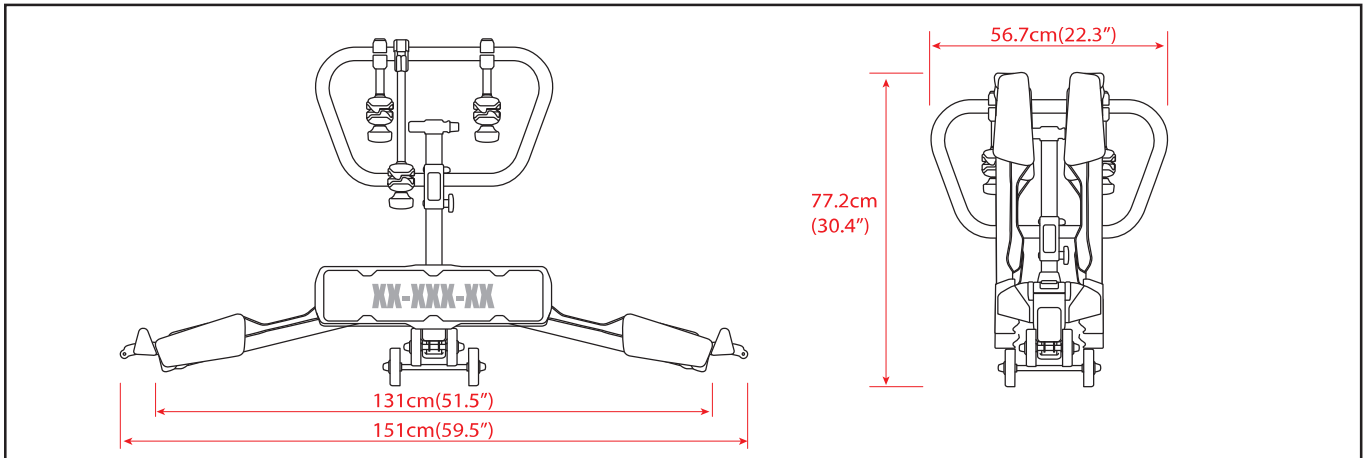

TECHNICAL INFORMATION

BUZZ RACK

SCORPION PRO3

26.4
kg

Max 4"

3

MAX 3 x 20 kg
MAX 3 x 44 lbs

Wheel base

26" Tire diameter	29" Tire diameter
MAX 137.5cm(54")	MAX 139.3cm(54.8")