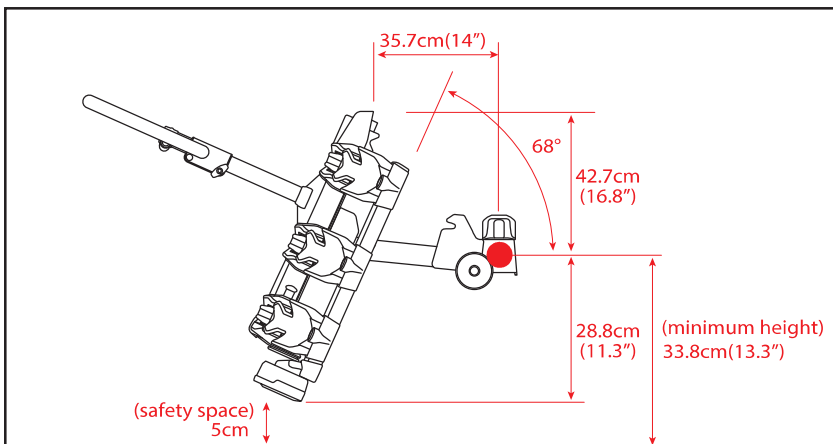

TECHNICAL INFORMATION

BUZZ RACK

SCORPION PRO3

26.4
kg

Max 4"

3

MAX 3 x 20 kg
MAX 3 x 44 lbs

Wheel base

26" Tire diameter	29" Tire diameter
MAX 137.5cm(54")	MAX 139.3cm(54.8")